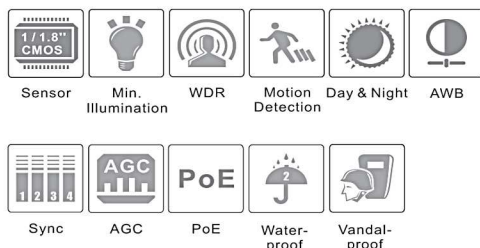

**EUROMAX<sub>ME</sub>**

**Secure The World With You**

# **EM500HMD/PO/R2/VL**

**5 MP Network Water-proof  
Dome Camera**

---

**Contact Us:**

## 5 MP Network Water-proof Dome Camera

### Features

- H.265 main profile video compression technology, high compression ratio, stable stream control
- 5MP (2592 × 1944) full real time coding
- Max.resolution: 2592 × 1944
- ICR auto switch, true day / night
- 20 ~ 30m IR night view distance optional
- 3D DNR, digital WDR
- Support 8 ROI coding
- One gigabit ethernet network port, 10M / 100M / 1000M self-adaptive
- Support SD card local storage, up to 64 GB
- Support CVBS local video, two-way audio and PoE power supply
- Support smart phone, iPad, remote monitoring
- Support P2P
- IP66 & IK10 ingress protection
- Support three streams